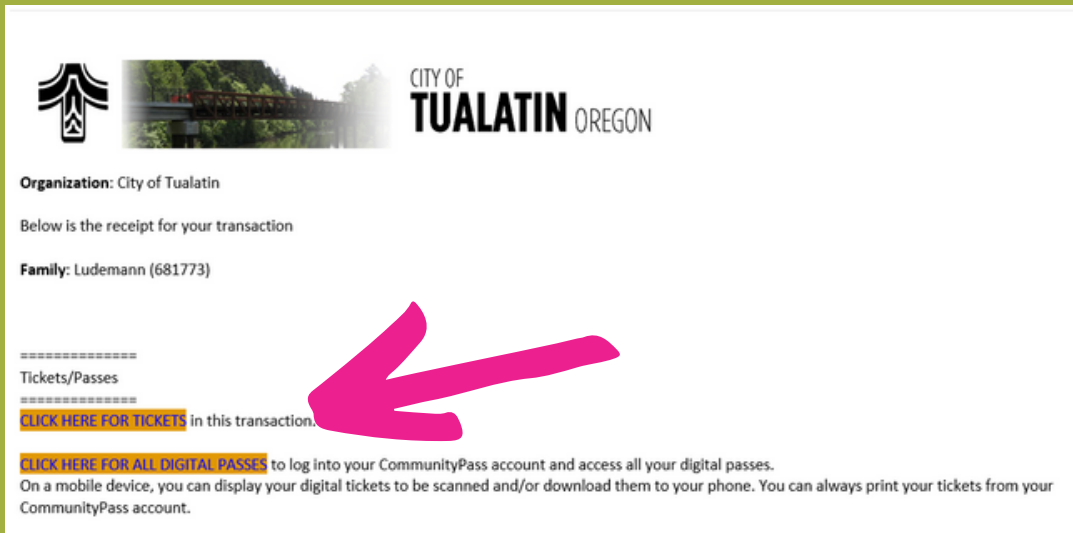

# How to Access your Blender Dash Tickets

## Option 1: Click on the link in your emailed transaction receipt

## Option 2: Log in to your account and select “View Digital Passes”

**Both Options: print, take a screenshot, or download to your Apple or Google Wallet**

**Your ticket barcode will be scanned at packet pick-up!**