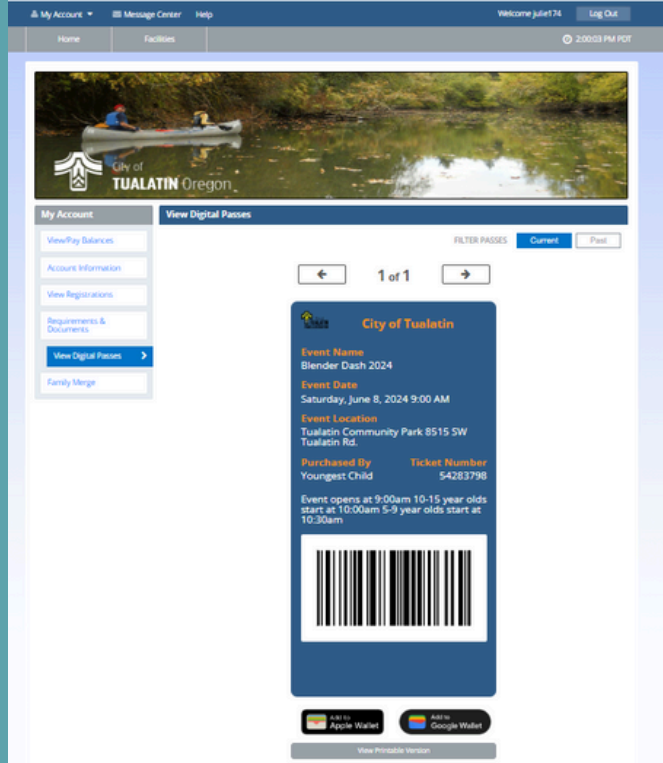

# How to Access your Blender Dash Tickets

## Option 1: Click on the link in your emailed transaction receipt

## Option 2: Log in to your account and select “View Digital Passes”

**Both Options: print, take a screenshot, or download to your Apple or Google Wallet**

**Your ticket barcode will be scanned at packet pick-up!**