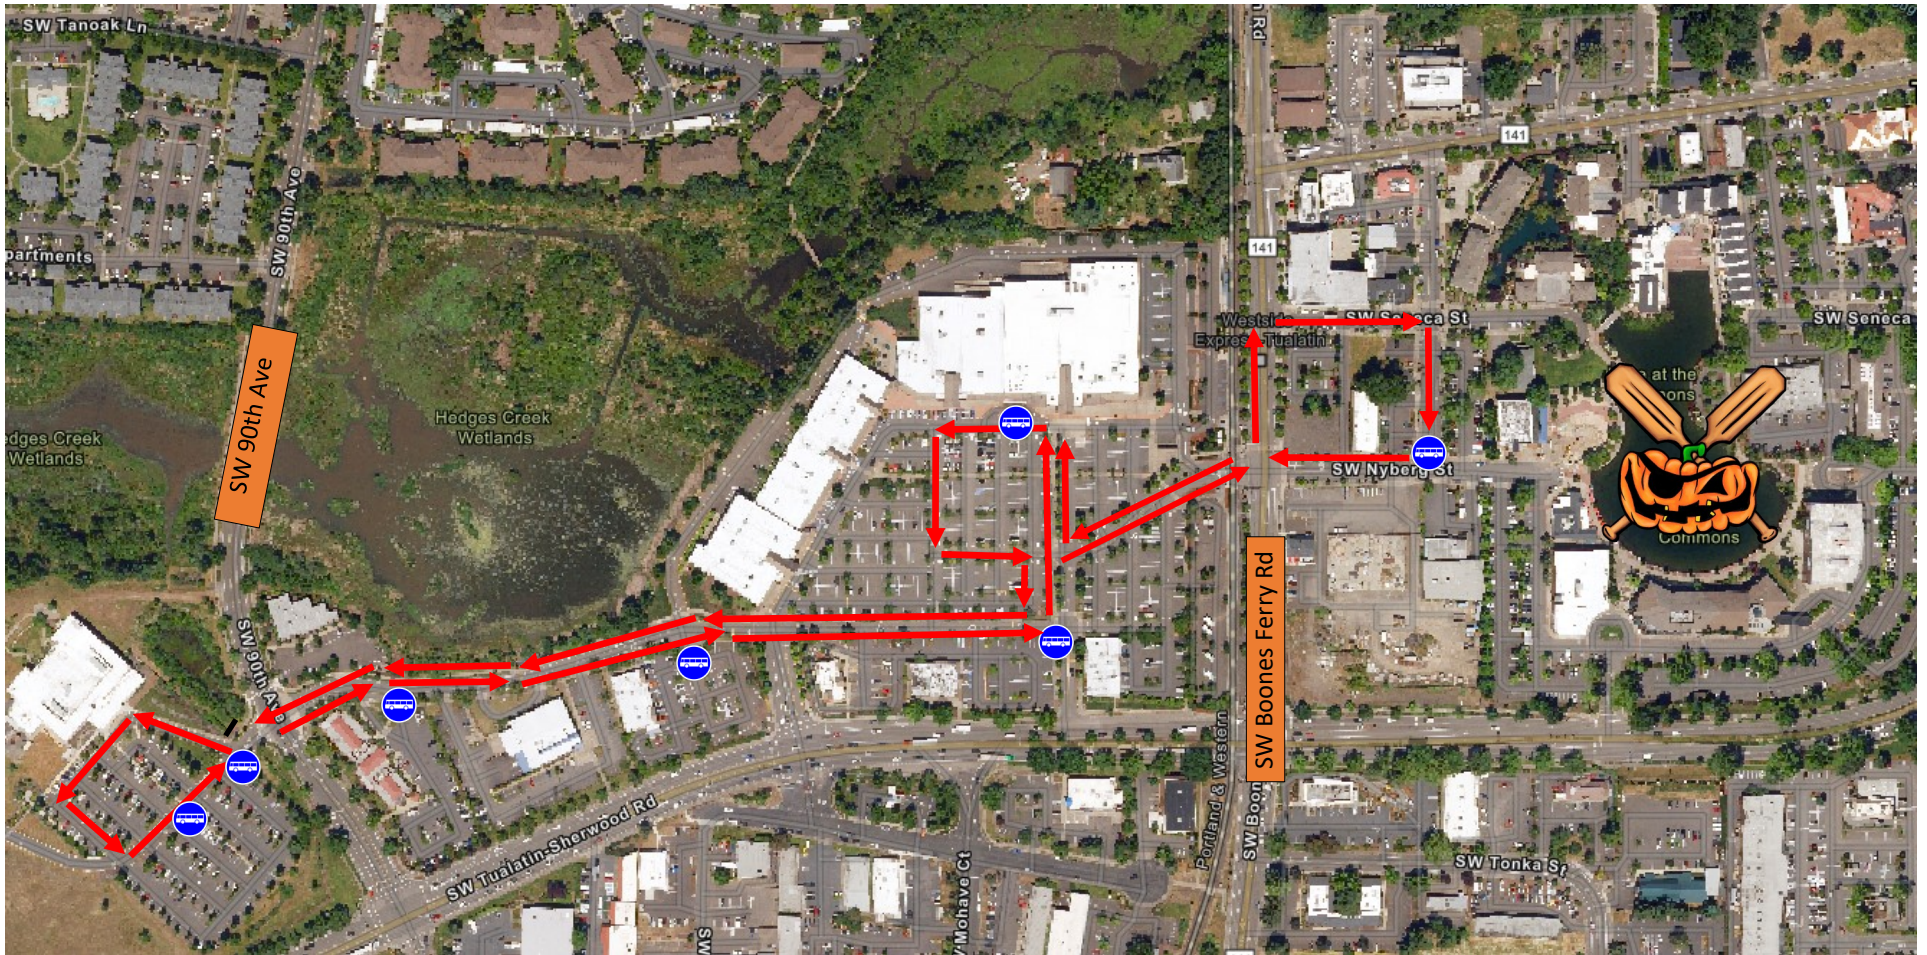

PUMPKIN SHUTTLE ROUTE

***Please respect private property rights and do not park in spaces reserved for customers of our local businesses.

SHUTTLE STOPS AND PARKING

Kaiser Permanente	19185 SW 90th Ave
The Oregon Clinic	19250 SW 90th Ave
Bellagio's Pizza	8835 SW Tualatin-Sherwood Rd
Hedges Green	8639 SW Tualatin-Sherwood Rd
Regatta	8325 SW Nyberg Street

ADA Parking located at SW Nyberg and 84th Ave

Bike Valet located in parking lot at SW Seneca and 84th Ave

Shuttle Stop

Public parking is also available in the Blue, Green, White, and Red lots